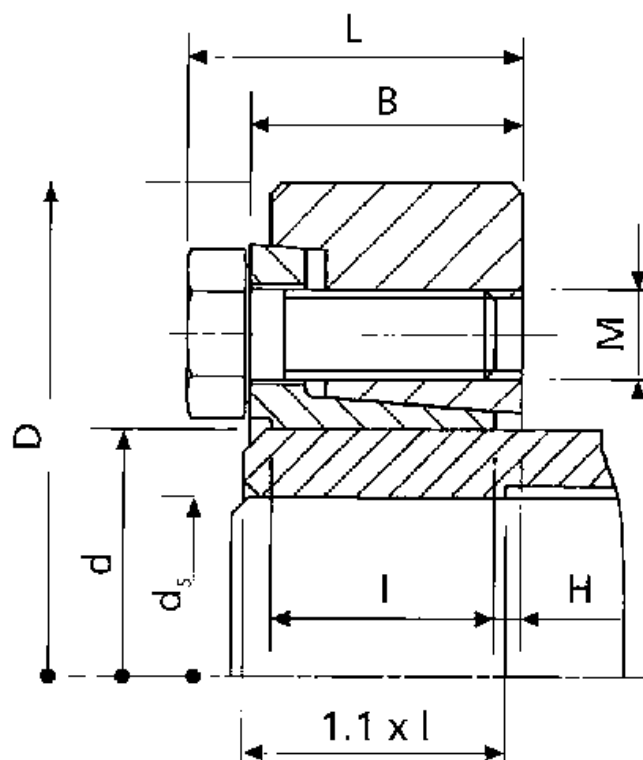

Article number: 437800135

Description: Rota-fix shaft-hub connection SB 135

## Measures

B mm = 57.5  
 d H8 mm = 135  
 D mm = 230.0  
 ds mm = 95  
 F kN torque = 432  
 H = 6.5  
 I mm = 47.0  
 L mm = 66.5

M mm = M14  
 T N m torque = 20500  
 Ts N m bolt tightening torque = 190